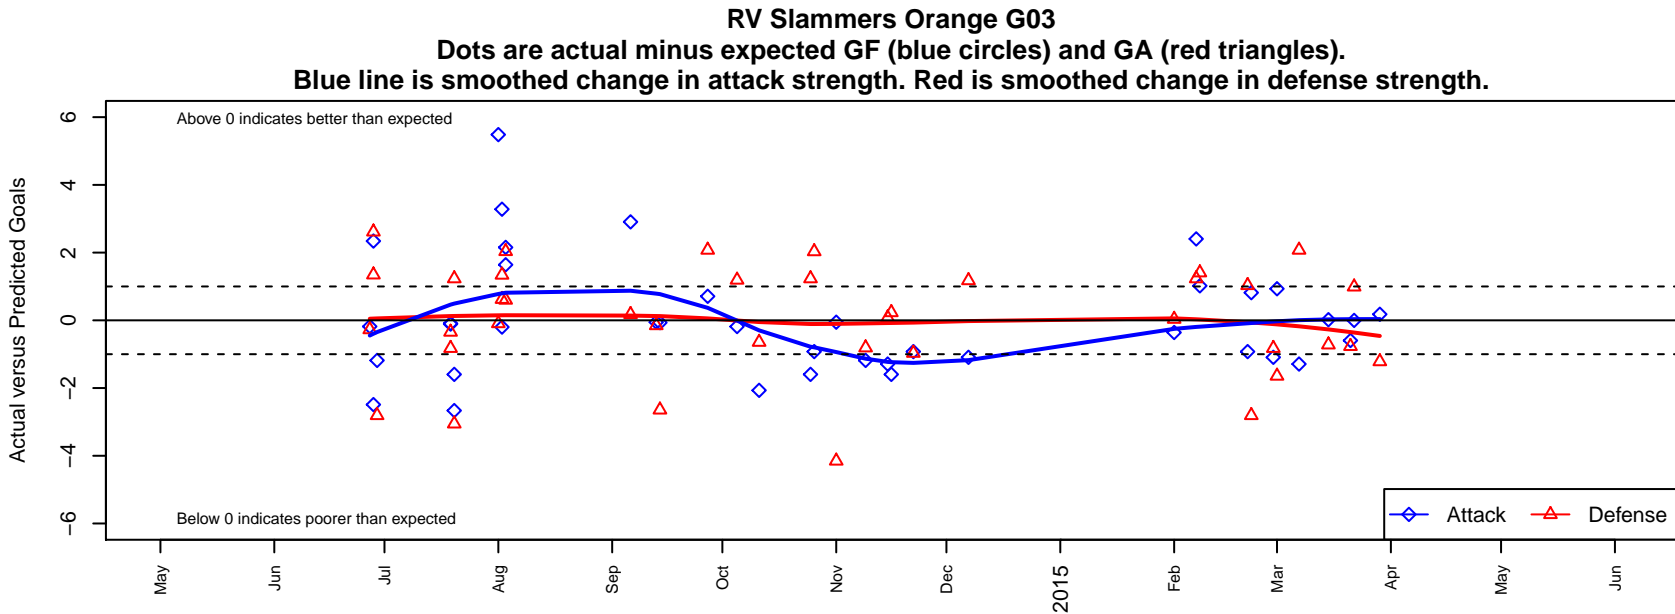

RV Slammers Orange G03

Rainier Valley Slammers
 Auburn, WA
 G03 total strength=642
 attack=0.8 defense=0.42
 fall league = RCL G03 Div 2
 spr league = Win RCL G03 Div 2
 notes= Strobeck 2013

alt names used:
 RAINIER VALLEY SLAMMERS FC RVS G03 C
 RVS Slammers G03 Orange
 RVS G03 Orange
 RAINIER VALLEY SLAMMERS GU11 ORANG
 RVS Slammers G03 Orange
 RVS Slammers G03 Orange

**attack and defense variance (black dot)
relative to other teams
and top 10 in region**

**attack and defense rating
relative to others at age
and all opponents in last 13 months**

Performance relative to 13 month average