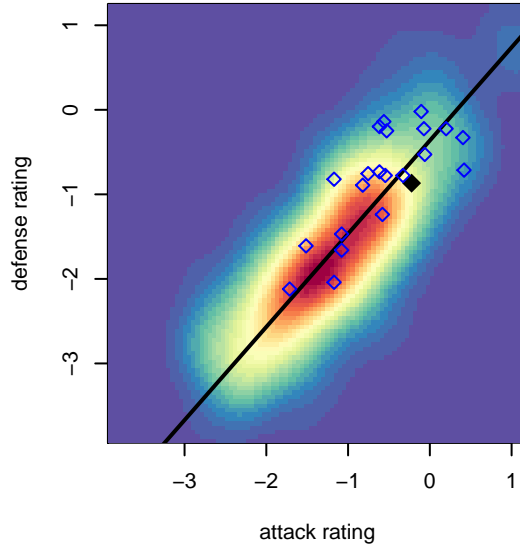

RV Slammers Orange G03

Rainier Valley Slammers
 Auburn, WA
 G03 total strength=642
 attack=0.8 defense=0.42
 fall league = RCL G03 Div 2
 spr league = Win RCL G03 Div 2
 notes= Strobeck 2013

alt names used:
 RAINIER VALLEY SLAMMERS FC RVS G03 C
 RVS Slammers G03 Orange
 RVS G03 Orange
 RAINIER VALLEY SLAMMERS GU11 ORANG
 RVS Slammers G03 Orange
 RVS Slammers G03 Orange

**attack and defense variance (black dot)
relative to other teams
and top 10 in region**

**attack and defense rating
relative to others at age
and all opponents in last 13 months**

Performance relative to 13 month average