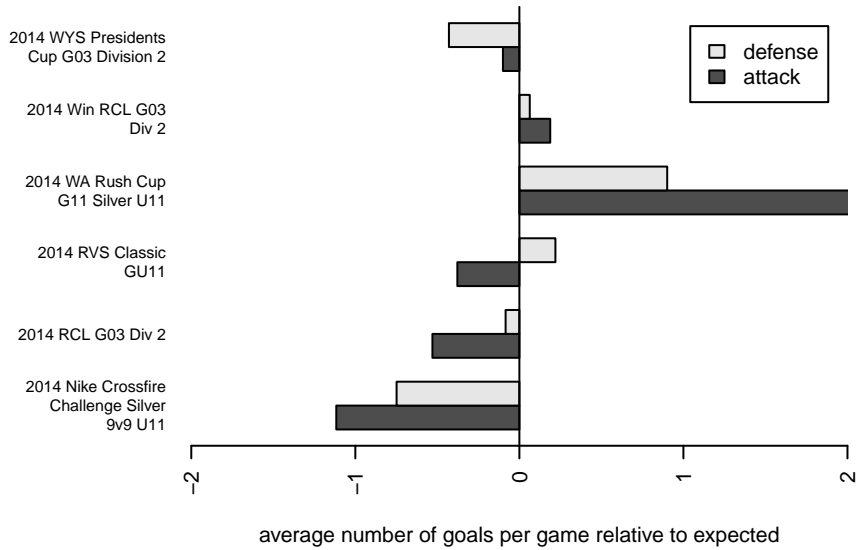

RV Slammers Orange G03

Rainier Valley Slammers
 Auburn, WA
 G03 total strength=642
 attack=0.8 defense=0.42
 fall league = RCL G03 Div 2
 spr league = Win RCL G03 Div 2
 notes= Strobeck 2013

alt names used:
 RAINIER VALLEY SLAMMERS FC RVS G03 C
 RVS Slammers G03 Orange
 RVS G03 Orange
 RAINIER VALLEY SLAMMERS GU11 ORANG
 RVS Slammers G03 Orange
 RVS Slammers G03 Orange

Venues played:
 2014 RVS Classic GU11
 2014 Nike Crossfire Challenge Silver 9v9 U11
 2014 WA Rush Cup G11 Silver U11
 2014 RCL G03 Div 2
 2014 Win RCL G03 Div 2
 2014 WYS Presidents Cup G03 Division 2

**attack and defense variance (black dot)
relative to other teams
and top 10 in region**

**attack and defense rating
relative to others at age
and all opponents in last 13 months**

Performance relative to 13 month average