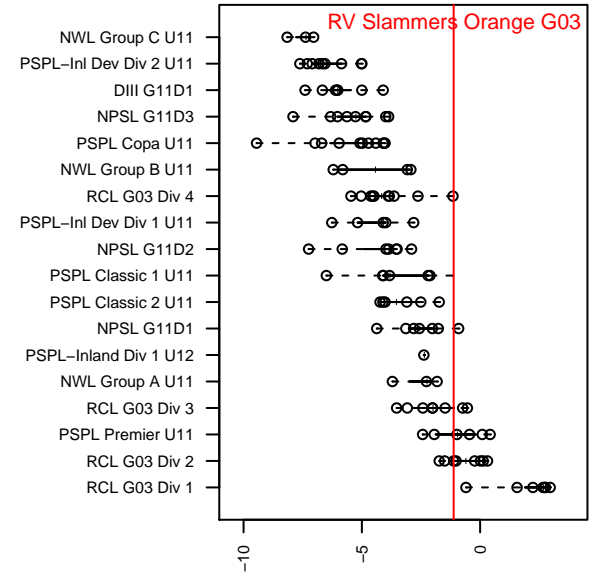

RV Slammers Orange G03

Rainier Valley Slammers
 Auburn, WA
 G03 total strength=642
 attack=0.8 defense=0.42
 fall league = RCL G03 Div 2
 spr league = Win RCL G03 Div 2
 notes= Strobeck 2013

alt names used:
 RAINIER VALLEY SLAMMERS FC RVS G03 C
 RVS Slammers G03 Orange
 RVS G03 Orange
 RAINIER VALLEY SLAMMERS GU11 ORANG
 RVS Slammers G03 Orange
 RVS Slammers G03 Orange

Venues played:
 2014 RVS Classic GU11
 2014 Nike Crossfire Challenge Silver 9v9 U11
 2014 WA Rush Cup G11 Silver U11
 2014 RCL G03 Div 2
 2014 Win RCL G03 Div 2
 2014 WYS Presidents Cup G03 Division 2

**attack and defense variance (black dot)
relative to other teams
and top 10 in region**

**attack and defense rating
relative to others at age
and all opponents in last 13 months**

Performance relative to 13 month average