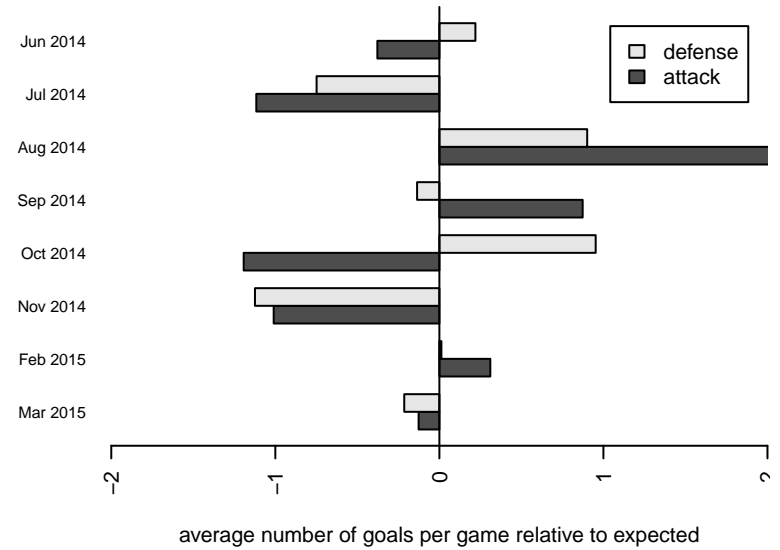

Performance relative to 13 month average